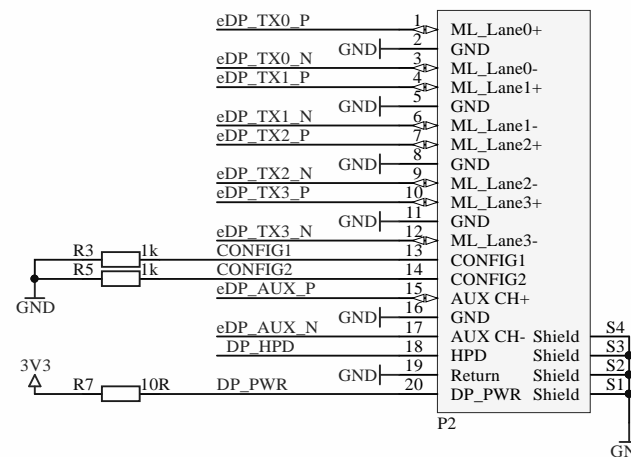

Version History

v1.1, released 2017-19-06

1) Add R8, R9 bias resistors to eDP\_AUX

v1.0, released 2017-03

Initial release

hkv-displayport.SchDoc

|                                 |                |              |
|---------------------------------|----------------|--------------|
| haikou-video-displayport.PrjPcb |                |              |
| Size: A3                        | Engineer:ju    | Revision:1.1 |
| Date: 19.06.2017                | Time: 14:26:52 | Sheet1 of 1  |