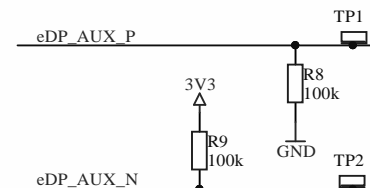

Version History

v1.1, released 2017-19-06

1) Add R8, R9 bias resistors to eDP\_AUX

v1.0, released 2017-03

Initial release

hkv-displayport.SchDoc

|                                 |                |              |
|---------------------------------|----------------|--------------|
| haikou-video-displayport.PrjPcb |                |              |
| Size: A3                        | Engineer:ju    | Revision:1.1 |
| Date: 19.06.2017                | Time: 14:26:52 | Sheet1 of 1  |