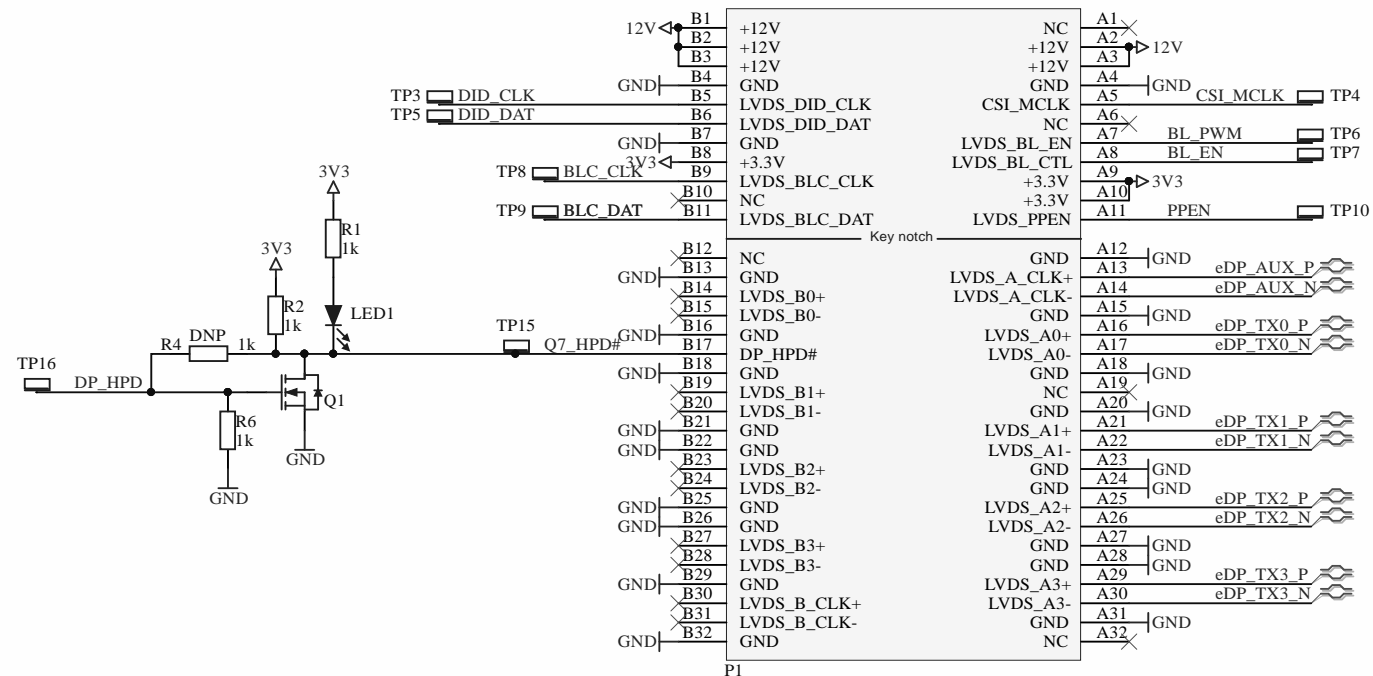

Version History

v1.1, released 2017-19-06

1) Add R8, R9 bias resistors to eDP\_AUX

v1.0, released 2017-03

Initial release

hkv-displayport.SchDoc

|                                 |                |              |
|---------------------------------|----------------|--------------|
| haikou-video-displayport.PrjPcb |                |              |
| Size: A3                        | Engineer:ju    | Revision:1.1 |
| Date: 19.06.2017                | Time: 14:26:52 | Sheet1 of 1  |